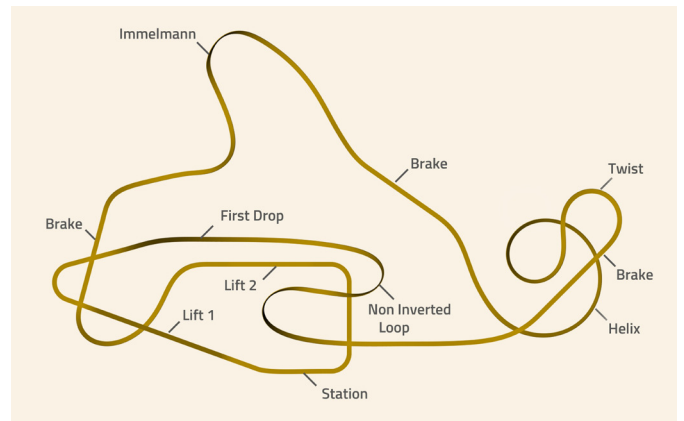

# NOW YOU SEE ME: HIGH ROLLER WILL MYSTIFY VISITORS

## SPINNING COASTER 3000

With a top speed of 70 km/h, it will be the fastest spinning coaster using single cars. In addition, the coaster will have an absolutely special element - the Non Inverting Loop patented by Maurer will take passengers to lofty heights. Themed after the blockbuster film franchise, Now You See Me, design studios FORREC and DEC will create the perfect illusion with this film in mind.

Track length \_\_\_\_\_ 519m (1703 ft)  
Base area \_\_\_\_\_ 95 m x 58 m  
Ride time \_\_\_\_\_ 103 sec

Capacity \_\_\_\_\_ 680 pph  
Height \_\_\_\_\_ 17,4 m (57 ft)  
Number of Vehicles \_ 6

Area \_\_\_\_\_ Outdoor  
Opening \_\_\_\_\_ 2021  
Speed \_\_\_\_\_ 70 km/h (43,5 mph)

### Features

- First spinning coaster with Non Inverting Loop
- Fastest spinning coaster using single cars
- Free spinning